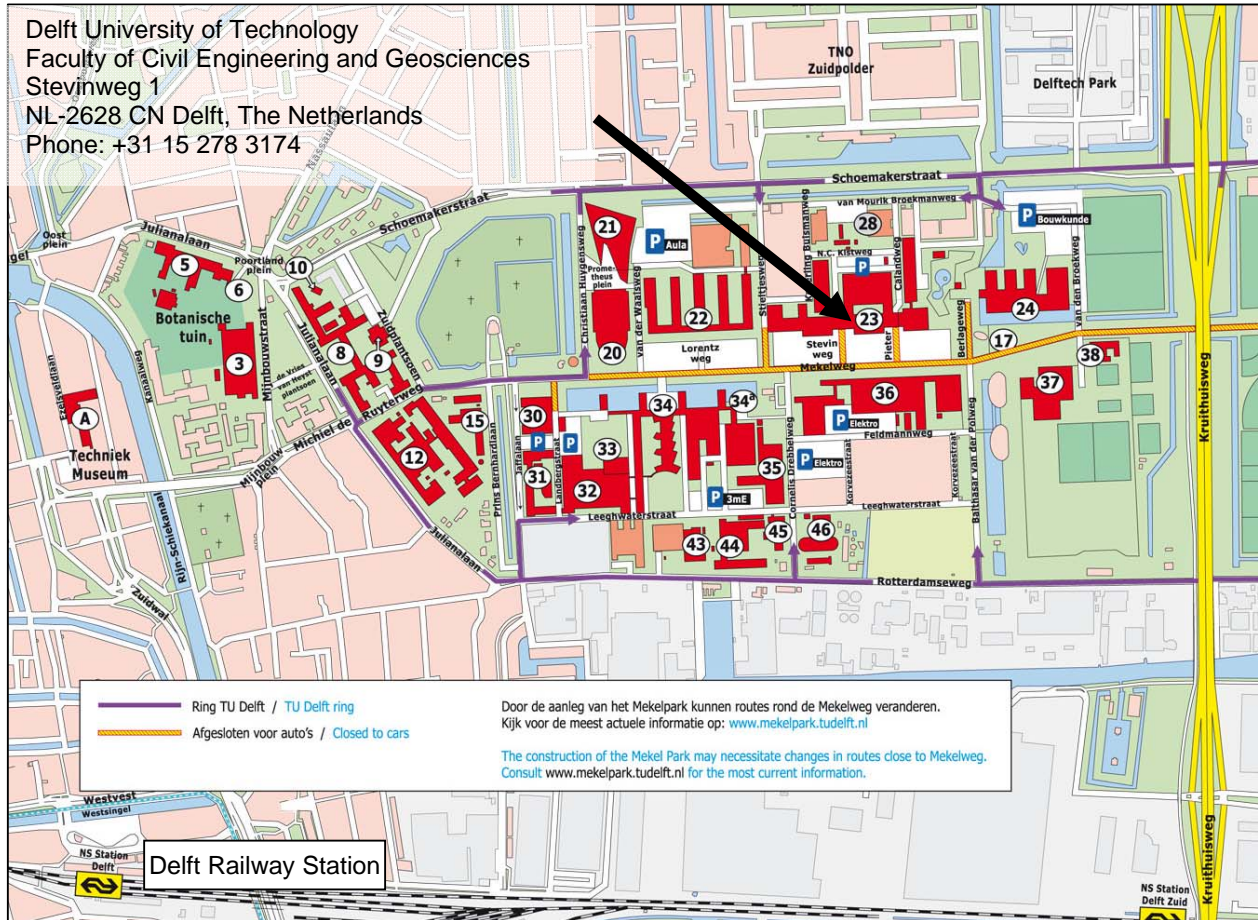

### **Nearby Airports:**

Amsterdam Schiphol Airport (49 km)  
Frequent trains running to Delft (45 min.).  
For timetables visit [www.ns.nl](http://www.ns.nl)

Rotterdam Airport (7 km)  
A taxi service to Delft is available.

## Map of the Campus of the Delft University of Technology

### How to come to the University?

- Walking distance from the Railway Station 20 min (1.5 km)
- Taxi service is available
- Bus service Line 69 & 121

Because of construction works the Mekelweg can not be reached by car.