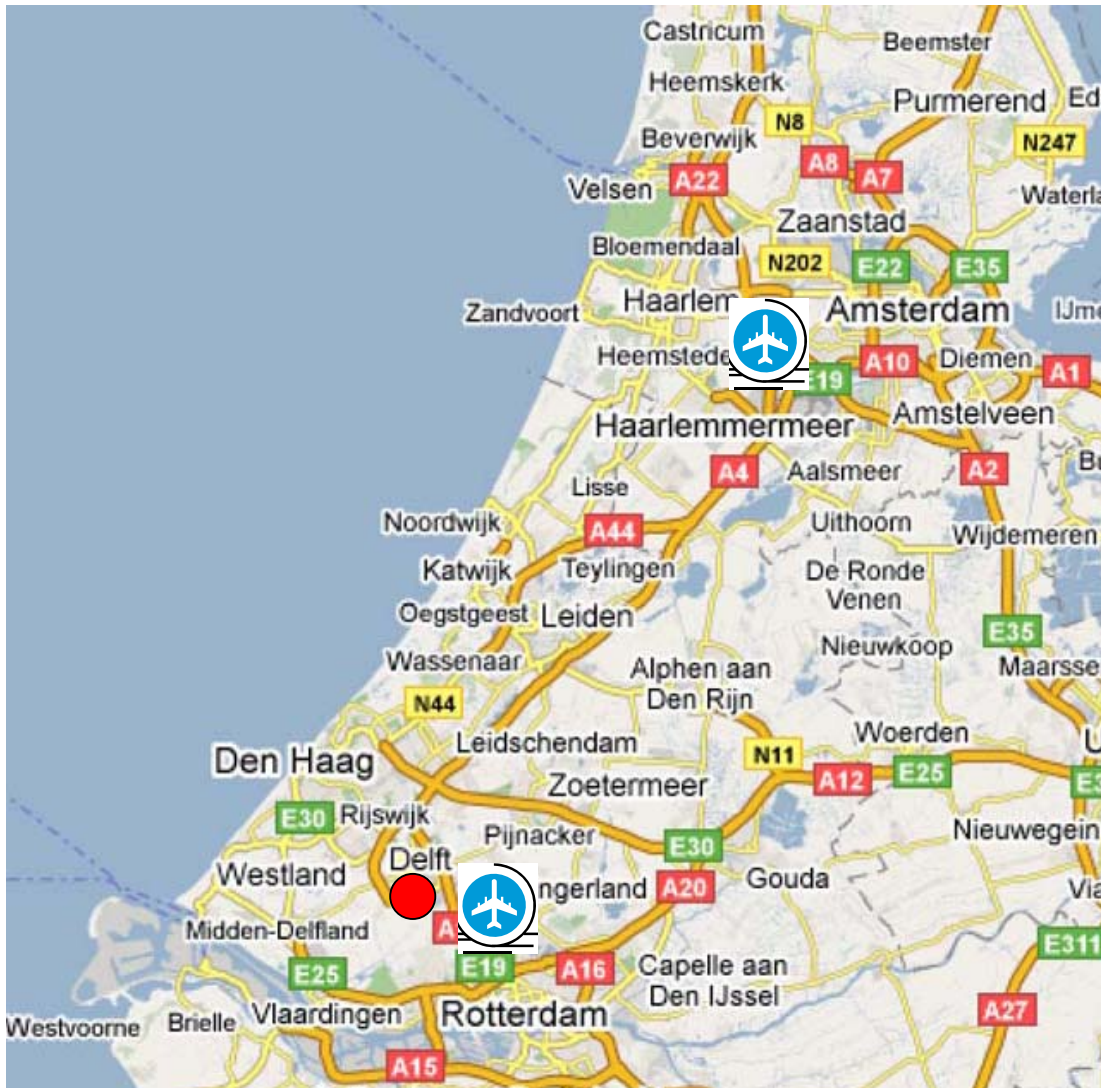

Also the cities **Rijswijk, The Hague (Den Haag) and Rotterdam** are in a convenient distance to Delft and can be reached by public transport. Frequent trains running to Delft from Rotterdam Central Station, Rijswijk and Den Haag HS. For timetables go to [www.ns.nl](http://www.ns.nl).

[www.hotels.nl](http://www.hotels.nl)

[www.booking.com](http://www.booking.com)

Website The Hague

[www.vvvdenhaag.nl](http://www.vvvdenhaag.nl)

Website Amsterdam

[www.amsterdamtourist.nl](http://www.amsterdamtourist.nl)

## Transport

### **Nearby Airports:**

Amsterdam Schiphol Airport (49 km)  
Frequent trains running to Delft (45 min.).  
For timetables visit [www.ns.nl](http://www.ns.nl)

Rotterdam Airport (7 km)  
A taxi service to Delft is available.