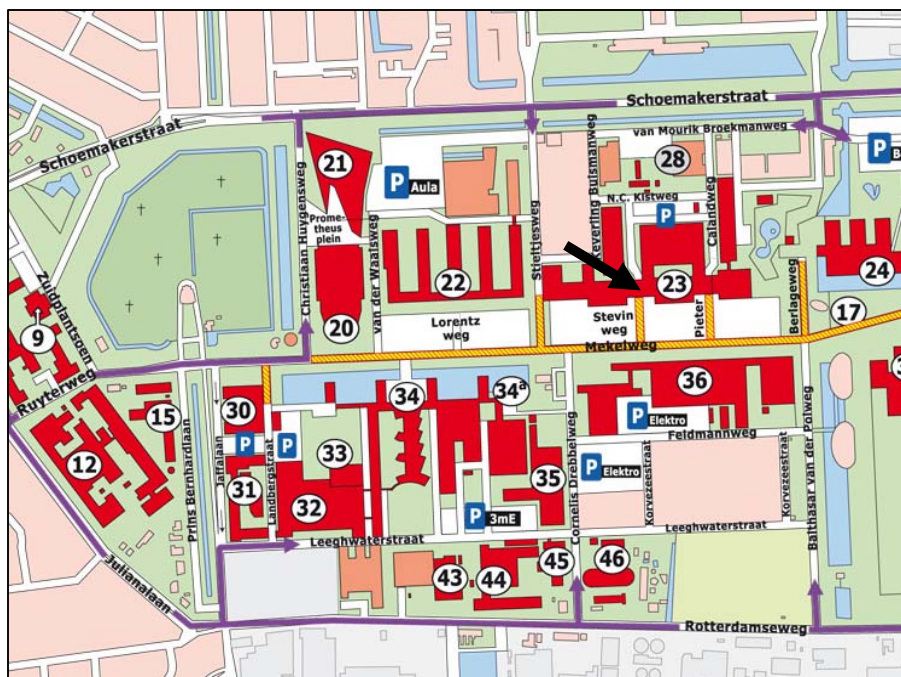

## Map of the Campus of the Delft University of Technology

### How to come to the University?

- Walking distance from the Railway Station 20 min (1.5 km)
- Taxi service is available
- Bus service Line 69 & 121

Because of construction works the Mekelweg can not be reached by car.